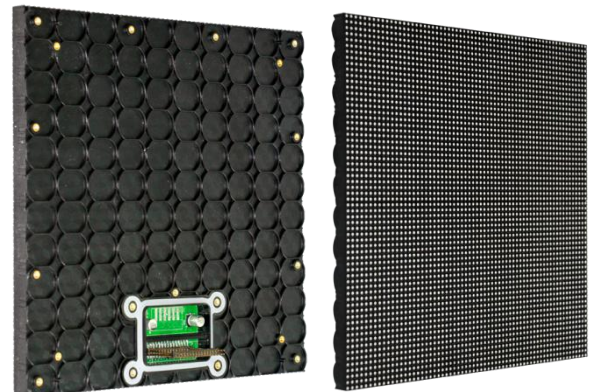

Feature:

Certificates:

Feature: >>>

Light weight and ultrathin body.

Tool-free assembly and disassembly.

Seamless installation, error < 0.1mm.

Good heat dissipation, without flat cable design.

PRODUCT SPECIFICATION

Item	Rental & Events		
	OHD-3.91S	OHD-4.81S	OHD-5.95S
Model	OHD-3.91S	OHD-4.81S	OHD-5.95S
Pixel Pitch (mm)	3.91	4.81	5.95
Pixel Density (dot/m ²)	65,536	43,264	28,224
LED Type	SMD2525	SMD2525	SMD2525
Module Size (W x H x D)mm	250 x 250 x 15	250 x 250 x 15	250 x 250 x 15
Module Resolution (W x H)	64 x 64	52 x 52	42 x 42
Module Weight (Kg)	0.72	0.69	0.65
Power Consumption per Module (W)	40	40	41
Driver Mode (Scan)	1/16	1/13	1/7
Brightness (cd/m ²)	≥5,500	≥5,500	≥5,500
Grey Scale (bit)	14	14	14
Refresh Rate (Hz)	≥1,920	≥1,920	≥1,920
Cabinet Size (W x H x D)mm	500 x 500 x 92	500 x 500 x 92	500 x 500 x 92
Cabinet Resolution (W x H)	128 x 128	104 x 104	84 x 84
Cabinet Weight (Kg/cabinet)	8.2	8.2	8.2
Max Power Consumption (W/m ²)	≤770	≤770	≤800
Average Power consumption (W/m ²)	350	350	360
Viewing Angle	Degree: H	120°	
	Degree: V	120°	
Mini View Distance (m)	4	5	6
Use Temperature(°C)	Operating	-10°C~40°C/14°F~104°F	
	Storage	-20°C~50°C/-4°F~122 °F	
Input Voltage	100~240V		
Input Power Frequency (Hz)	50Hz-60Hz		
Failure Rate	<1/100,000		
Signal Input Format	SDI, RGBHV, YUV,YC, Composite, HDMI,DVI, SD/HD-SDI etc.		
Life Time (hrs)	100,000		
IP Level (Front / Rear)	IP65 / IP65		