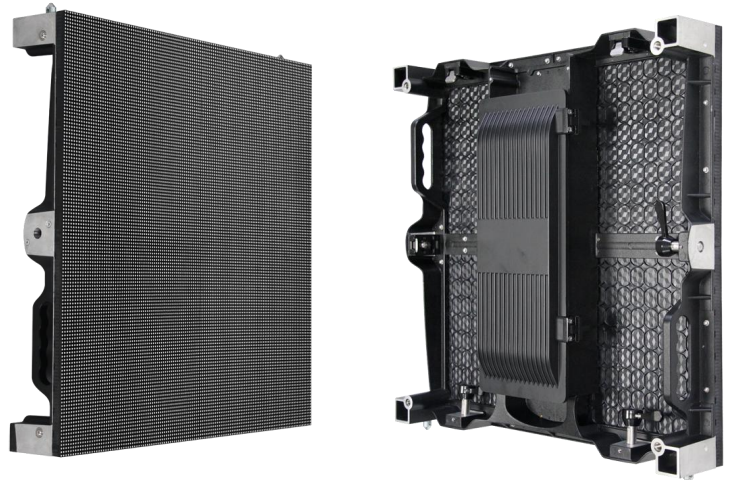

Feature:

Certificates:

Feature: >>>

Light weight and ultrathin body.

Tool-free assembly and disassembly.

Seamless installation, error < 0.1mm.

Good heat dissipation, without flat cable design.

PRODUCT SPECIFICATION

Item	Rental & Events		
	OHD-3.91S	OHD-4.81S	OHD-5.95S
Model	OHD-3.91S	OHD-4.81S	OHD-5.95S
Pixel Pitch (mm)	3.91	4.81	5.95
Pixel Density (dot/m ²)	65,536	43,264	28,224
LED Type	SMD2525	SMD2525	SMD2525
Module Size (W x H x D)mm	250 x 250 x 15	250 x 250 x 15	250 x 250 x 15
Module Resolution (W x H)	64 x 64	52 x 52	42 x 42
Module Weight (Kg)	0.72	0.69	0.65
Power Consumption per Module (W)	40	40	41
Driver Mode (Scan)	1/16	1/13	1/7
Brightness (cd/m ²)	≥5,500	≥5,500	≥5,500
Grey Scale (bit)	14	14	14
Refresh Rate (Hz)	≥1,920	≥1,920	≥1,920
Cabinet Size (W x H x D)mm	500 x 500 x 92	500 x 500 x 92	500 x 500 x 92
Cabinet Resolution (W x H)	128 x 128	104 x 104	84 x 84
Cabinet Weight (Kg/cabinet)	8.2	8.2	8.2
Max Power Consumption (W/m ²)	≤770	≤770	≤800
Average Power consumption (W/m ²)	350	350	360
Viewing Angle	Degree: H	120°	
	Degree: V	120°	
Mini View Distance (m)	4	5	6
Use Temperature(°C)	Operating	-10°C~40°C/14°F~104°F	
	Storage	-20°C~50°C/-4°F~122 °F	
Input Voltage	100~240V		
Input Power Frequency (Hz)	50Hz-60Hz		
Failure Rate	<1/100,000		
Signal Input Format	SDI, RGBHV, YUV,YC, Composite, HDMI,DVI, SD/HD-SDI etc.		
Life Time (hrs)	100,000		
IP Level (Front / Rear)	IP65 / IP65		