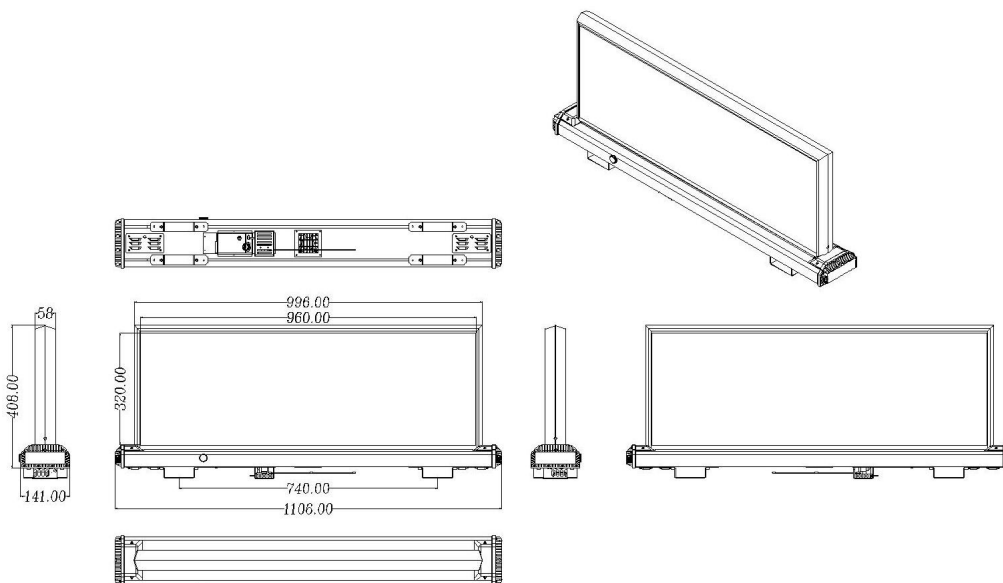

User option

Pls note:if need the GPS fixed-point playback function have to be confirmed before quote,the price is different.

PRODUCT SPECIFICATION

Modules

Item	Mobile		
Model	P-2.5R	P-3.33R	P- 5R
Pixel Pitch (mm)	2.5	3.33	5
Pixel Density (dot/m ²)	160000	90,180	40,000
LED Type	SMD2121 (1921)	SMD1921	SMD1921
Module Size (W x H)mm	320 x 320	320 x 320	320 x 320
Module Resolution (W x H)	128 x 128	96 x 96	64 x 64
Module Weight (Kg)	0.32	0.32	0.28
Power Consumption per Module (W)	40~80	40~70	30~48

Main technical Parameters

Driver Mode (Scan)	1/16	1/12	1/8
Brightness (cd/m ²)	≥1,200 (2500~4700)	2500~4700	2500~4700
Grey Scale (bits)	14	14	14
Refresh Rate (Hz)	≥5100	≥5100	≥5100
Unit Size (W x H x D)mm	1102 x 405 x 135		
Display Size (W x H)	960 x 320		
Display Resolution (W x H)	384 x 128	288 x 96	192 x 64
Unit Weight (Kg/PC)	15	15	15
Max Power Consumption (W/Sets)	≤390	≤380	≤350
Average Power consumption (W/m ²)	120	120	120
Viewing Angle	Degree: H	120°	
	Degree: V	120°	
Mini View Distance (m)	2	3	5
Use Temperature(°C)	Operating	-10°C~40°C/14°F~104°F	
	Storage	-20°C~50°C/-4°F~122 °F	
Input Voltage	DC 9~36V		
Failure Rate	<1/50,000		
Control Type	USB \ Network \ Wifi & 4G optional		
Life Time (hrs)	100,000		
IP Level	IP 65		

Outline Dimension Drawing

Remark: Specifications are subject to change without notice.